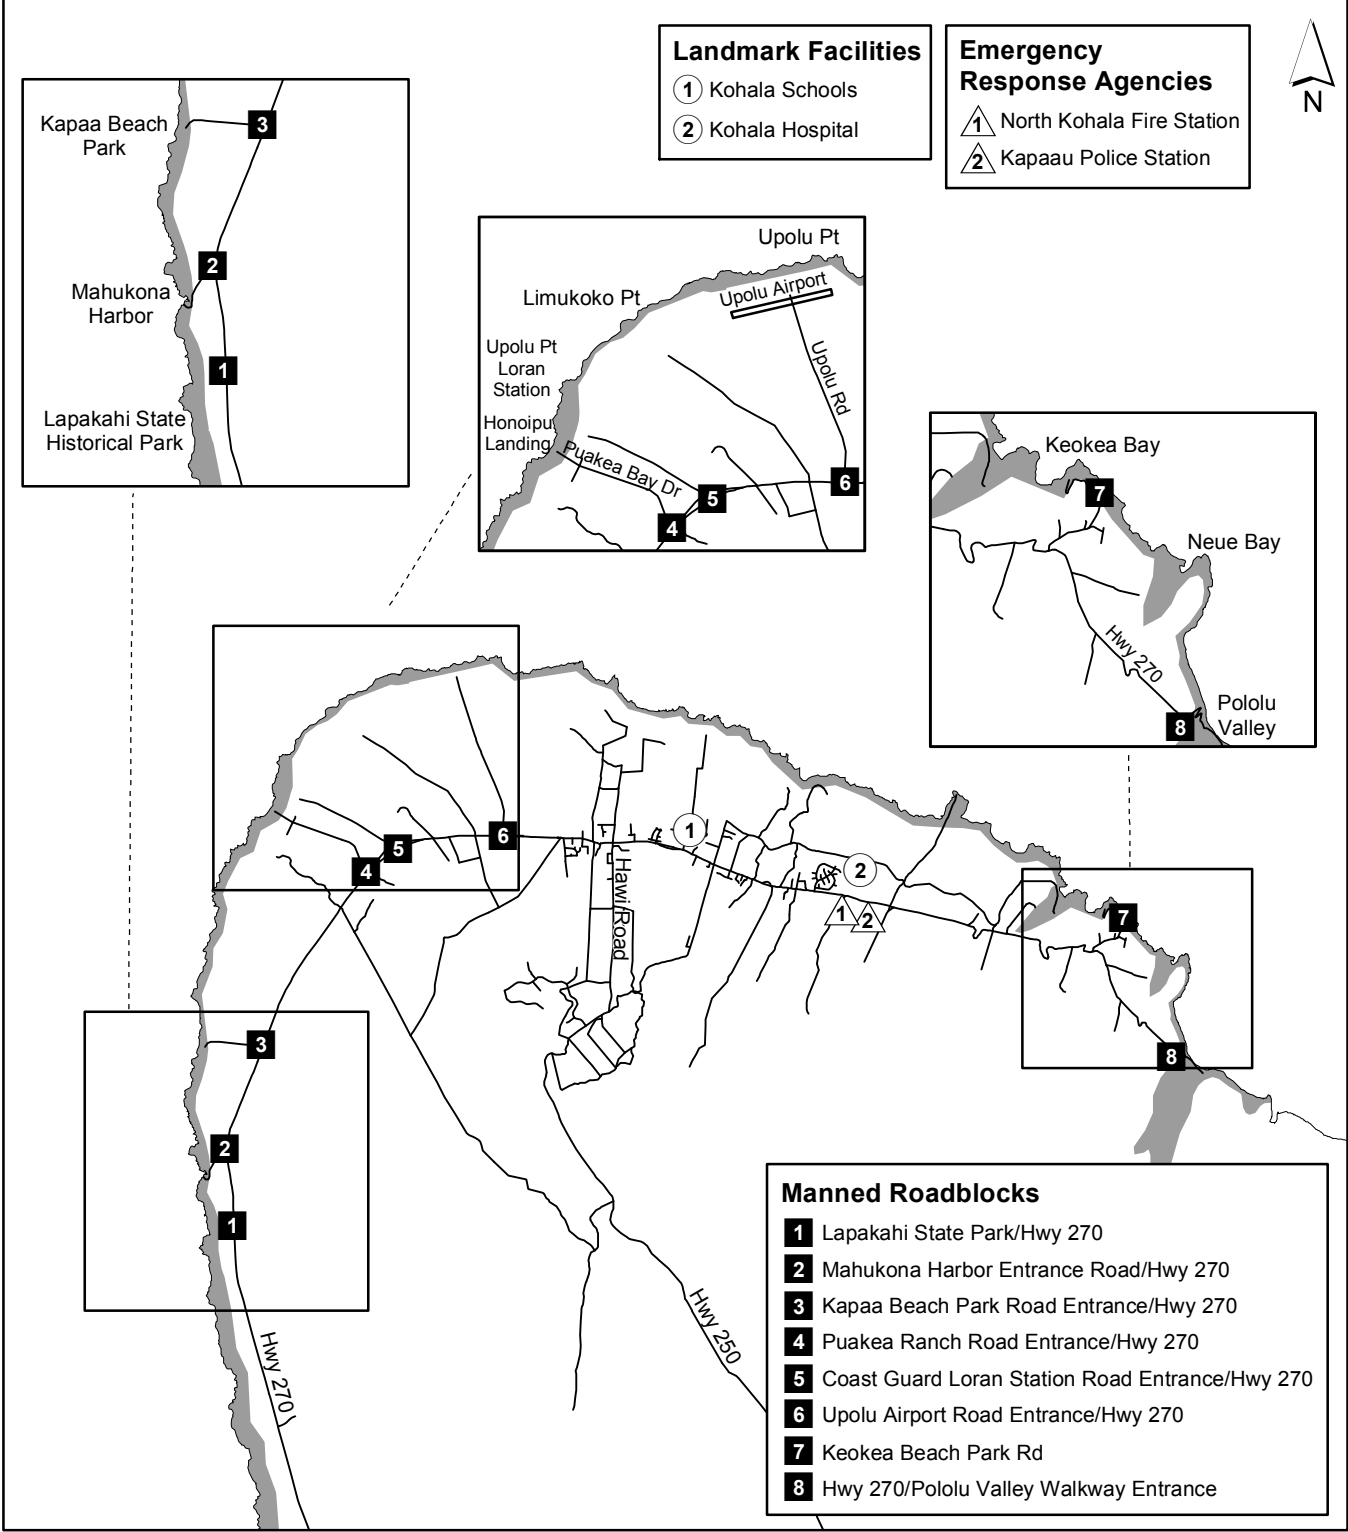

TSUNAMI EVACUATION HAWAII MAP 12: NORTH KOHALA

EVACUATE ALL SHADED AREAS