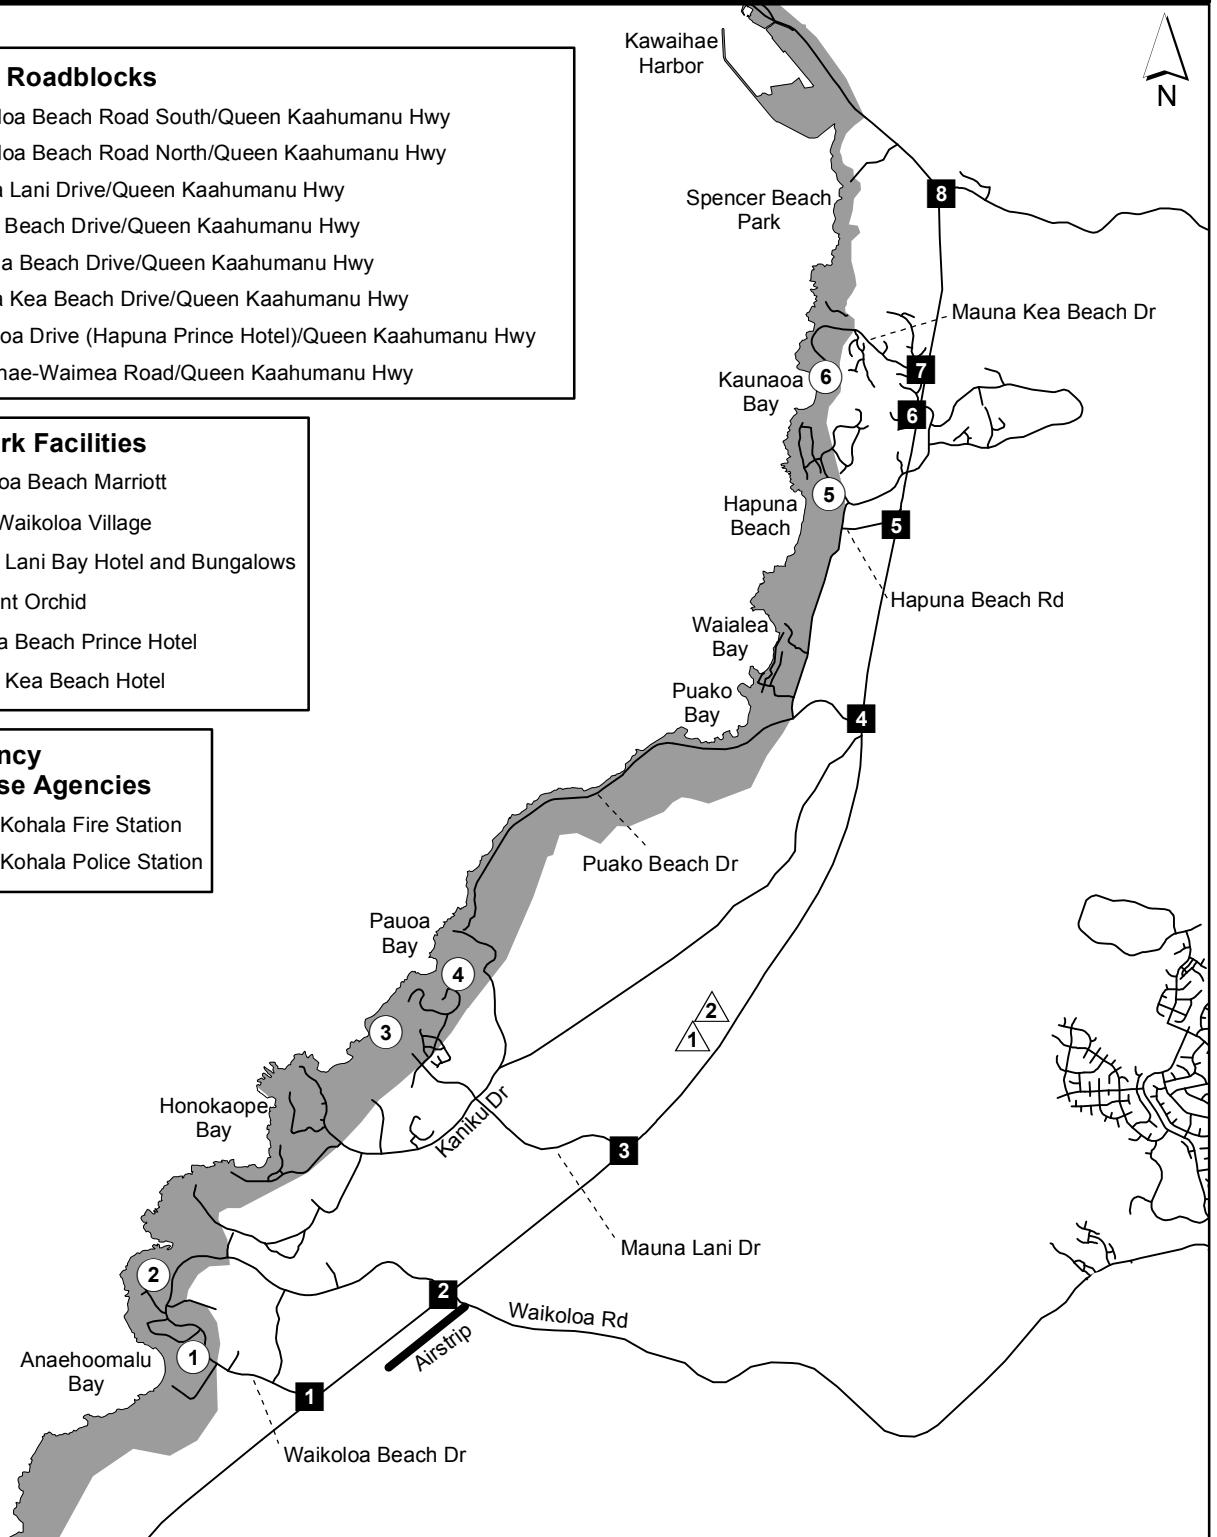

TSUNAMI EVACUATION HAWAII MAP 10: SOUTH KOHALA (Part 1)

Manned Roadblocks

- **1** Waikoloa Beach Road South/Queen Kaahumanu Hwy
- **2** Waikoloa Beach Road North/Queen Kaahumanu Hwy
- **3** Mauna Lani Drive/Queen Kaahumanu Hwy
- **4** Puako Beach Drive/Queen Kaahumanu Hwy
- **5** Hapuna Beach Drive/Queen Kaahumanu Hwy
- **6** Mauna Kea Beach Drive/Queen Kaahumanu Hwy
- **7** Kaunaoa Drive (Hapuna Prince Hotel)/Queen Kaahumanu Hwy
- **8** Kawaihae-Waimea Road/Queen Kaahumanu Hwy

Landmark Facilities

- **1** Waikoloa Beach Marriott
- **2** Hilton Waikoloa Village
- **3** Mauna Lani Bay Hotel and Bungalows
- **4** Fairmont Orchid
- **5** Hapuna Beach Prince Hotel
- **6** Mauna Kea Beach Hotel

Emergency Response Agencies

- South Kohala Fire Station
- South Kohala Police Station

EVACUATE ALL SHADED AREAS