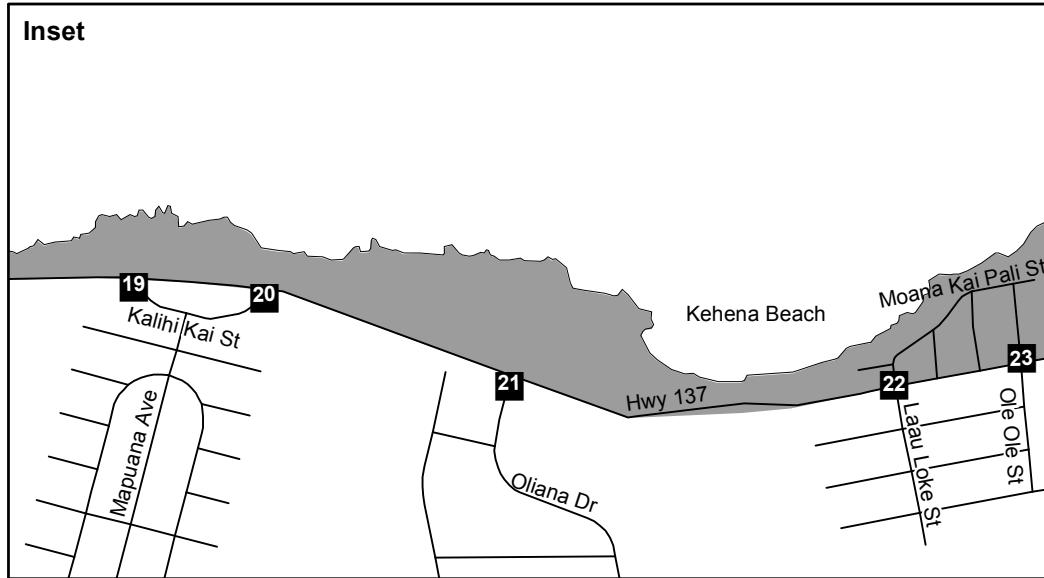

TSUNAMI EVACUATION HAWAII MAP 4: PUNA (Part 2)

- Manned Roadblocks**
- 18** Hwy 137/Kamaili Road (Opihikao)
 - 19** Hwy 137/Kalihiki Kai Street East
 - 20** Hwy 137/Kalihiki Kai Street West
 - 21** Hwy 137/Oliana Drive
 - 22** Hwy 137/Laau Loke Street
 - 23** Hwy 137/Ole Ole Street
 - 24** Kalapana Beach Road/ Hwy 130 East

EVACUATE ALL SHADED AREAS