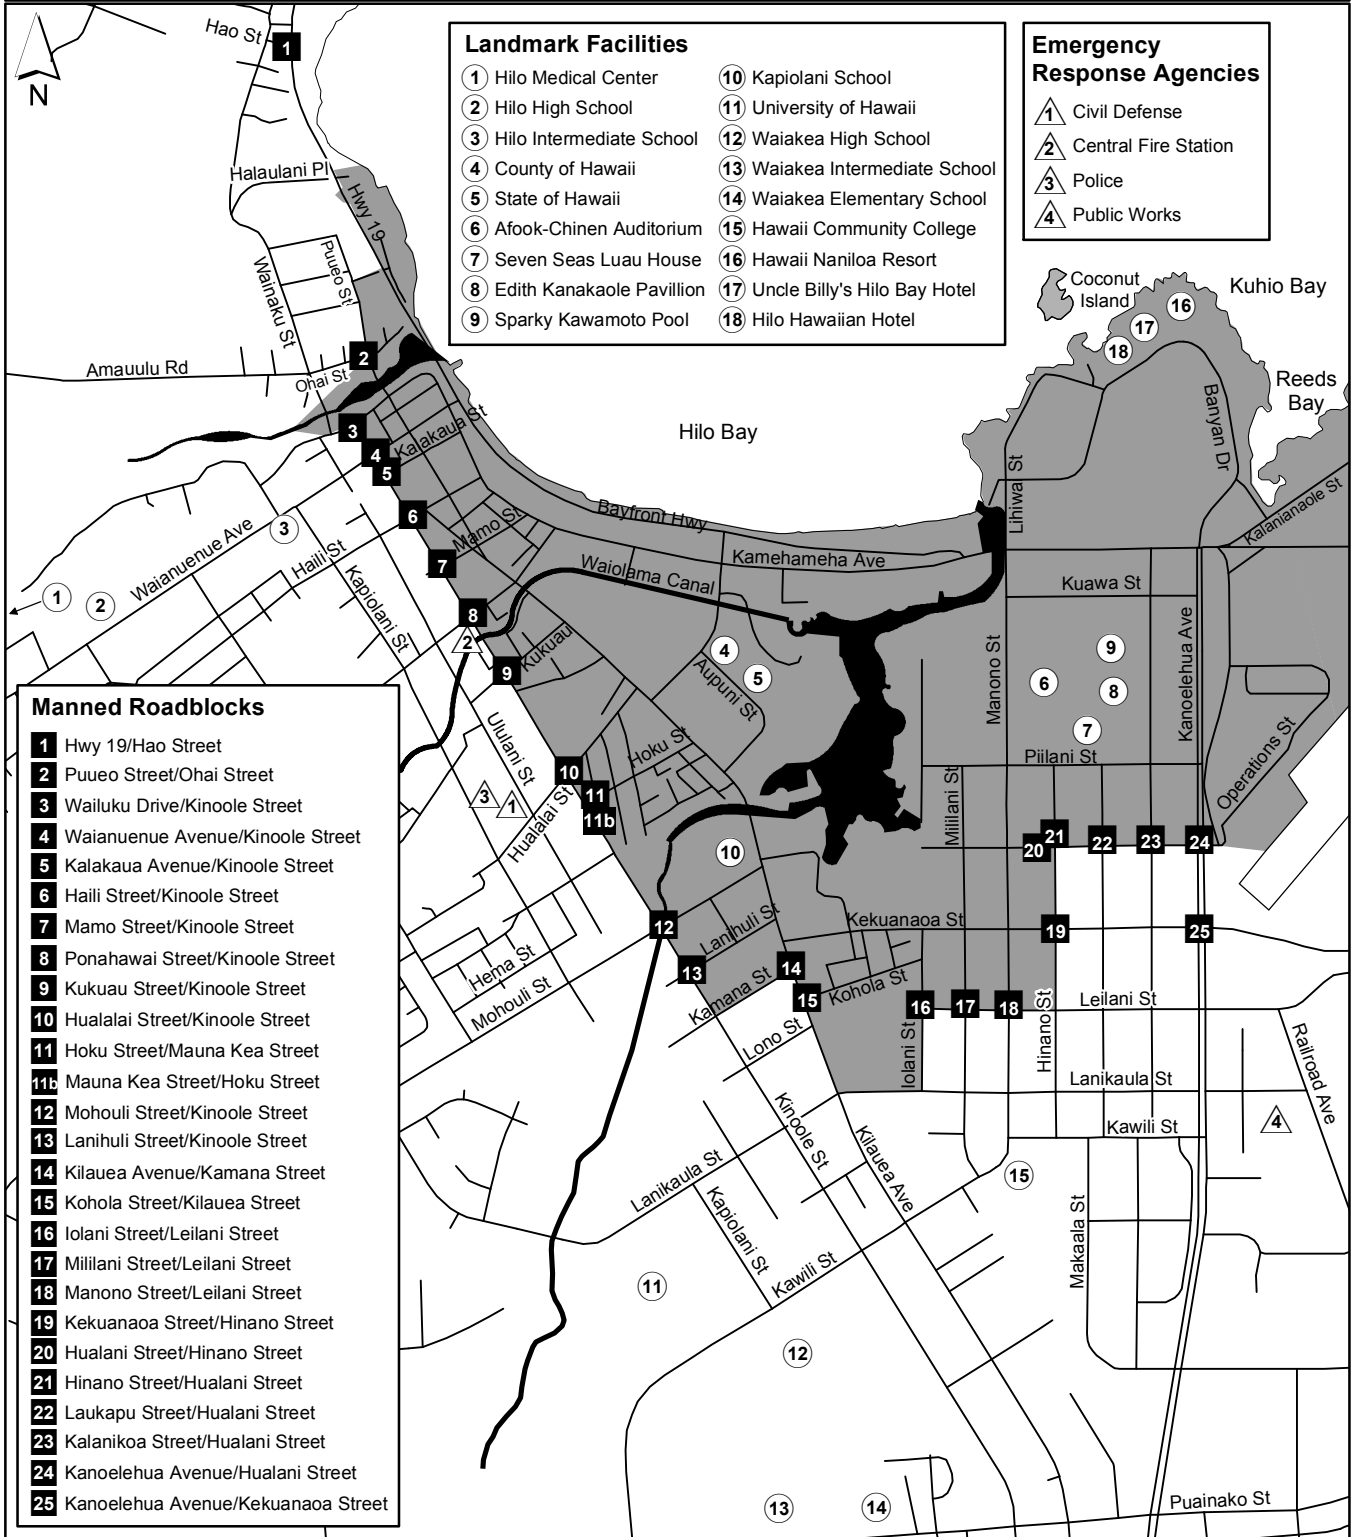

TSUNAMI EVACUATION HAWAII MAP 1: HILO (Part 1)

EVACUATE ALL SHADED AREAS